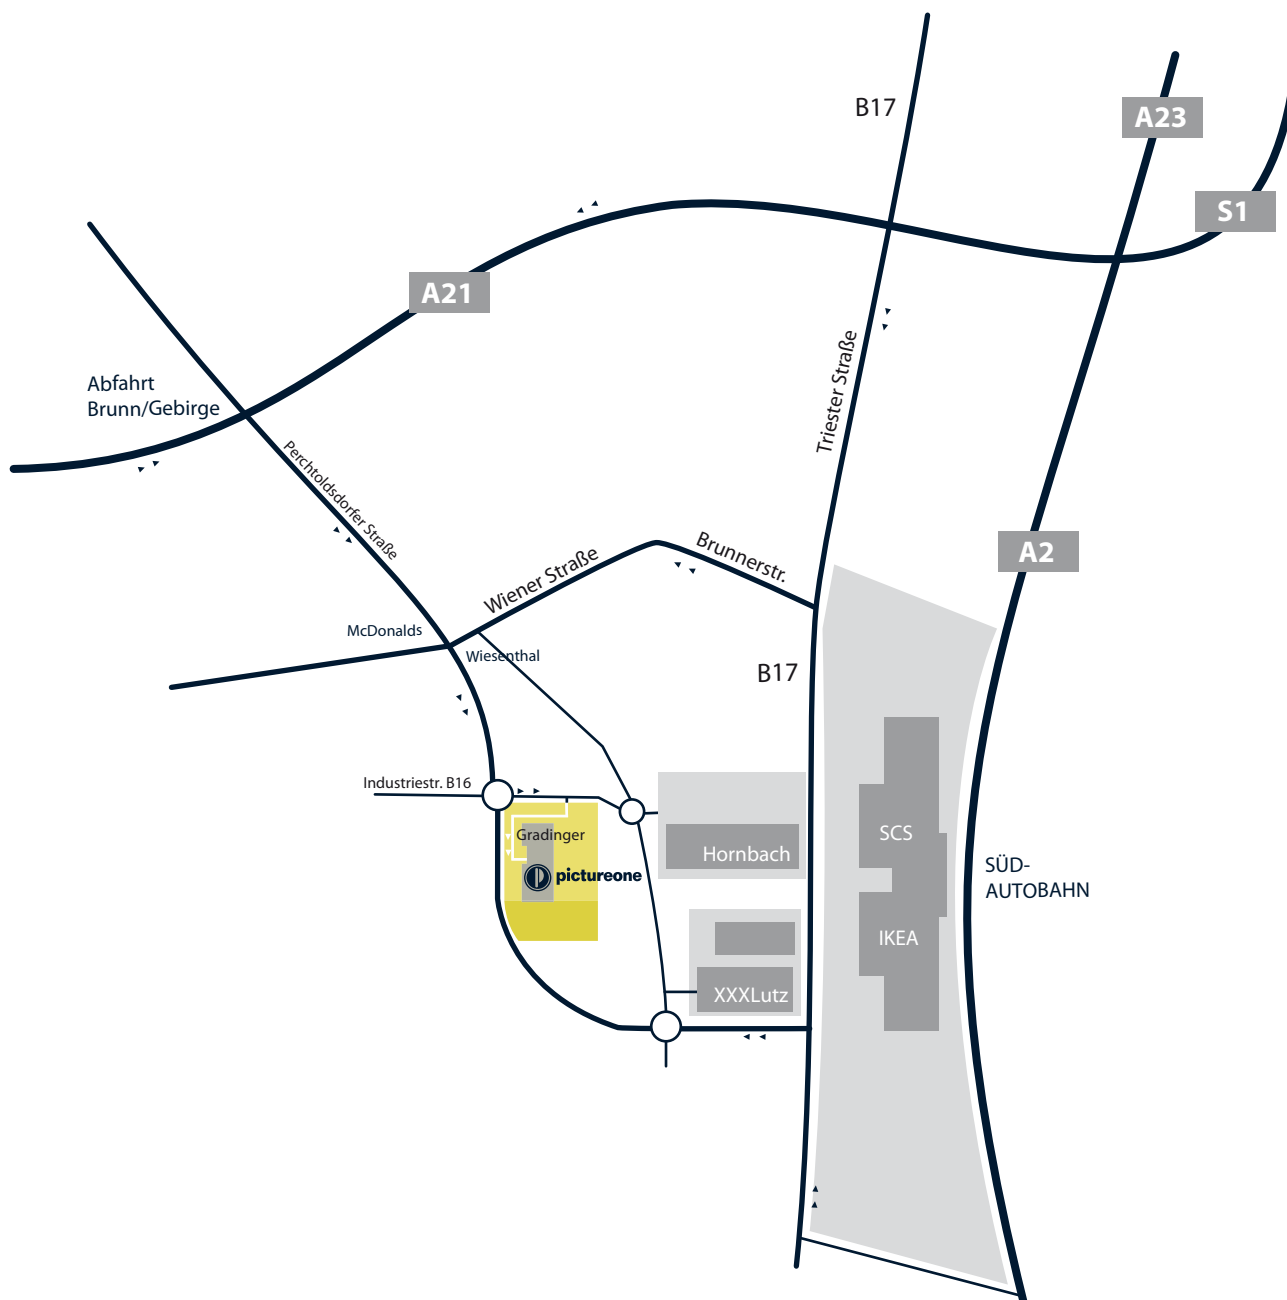

pictureone
Design GmbH

pictureone Design GmbH

Industriestraße B 16
2345 Brunn/Gebirge

Telefon: +43 1 236 60 65
Telefax: +43 1 236 60 65 9

office@pictureone.at
www.pictureone.at